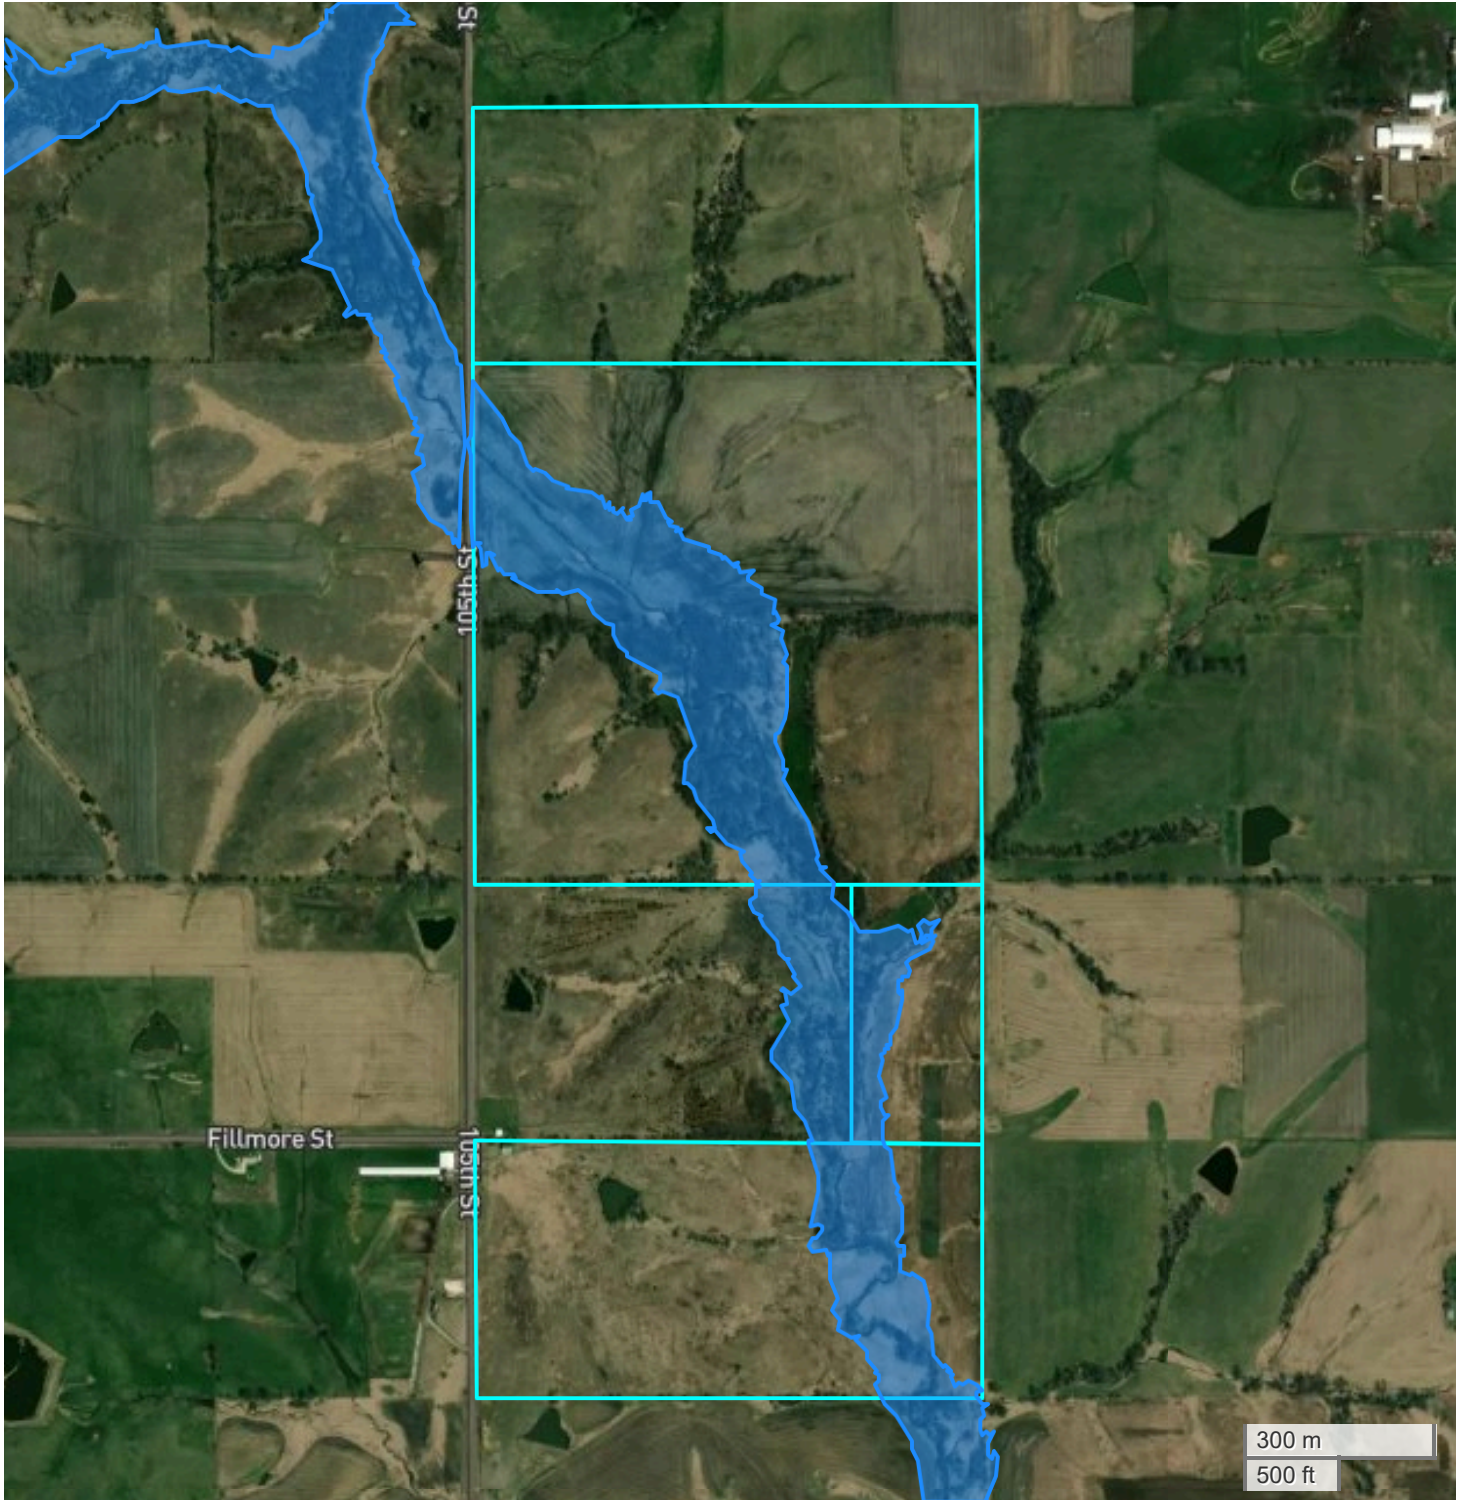

ENTIRE FARM  
FLOOD HAZARDS

FarmWorth, LLC makes no warranties, express or implied, regarding the accuracy of any information provided through FarmWorth.com. User is solely responsible for independently verifying all information prior to use and waives any claims against FarmWorth, LLC arising from inaccuracies in such information.

Significant Flood Hazards

- Regulatory Floodway (Zones AE, AO, AH, VE, AR)
- Without Base Flood Elevation (BFE), with BFE or Depth (Zones A, V, A99)